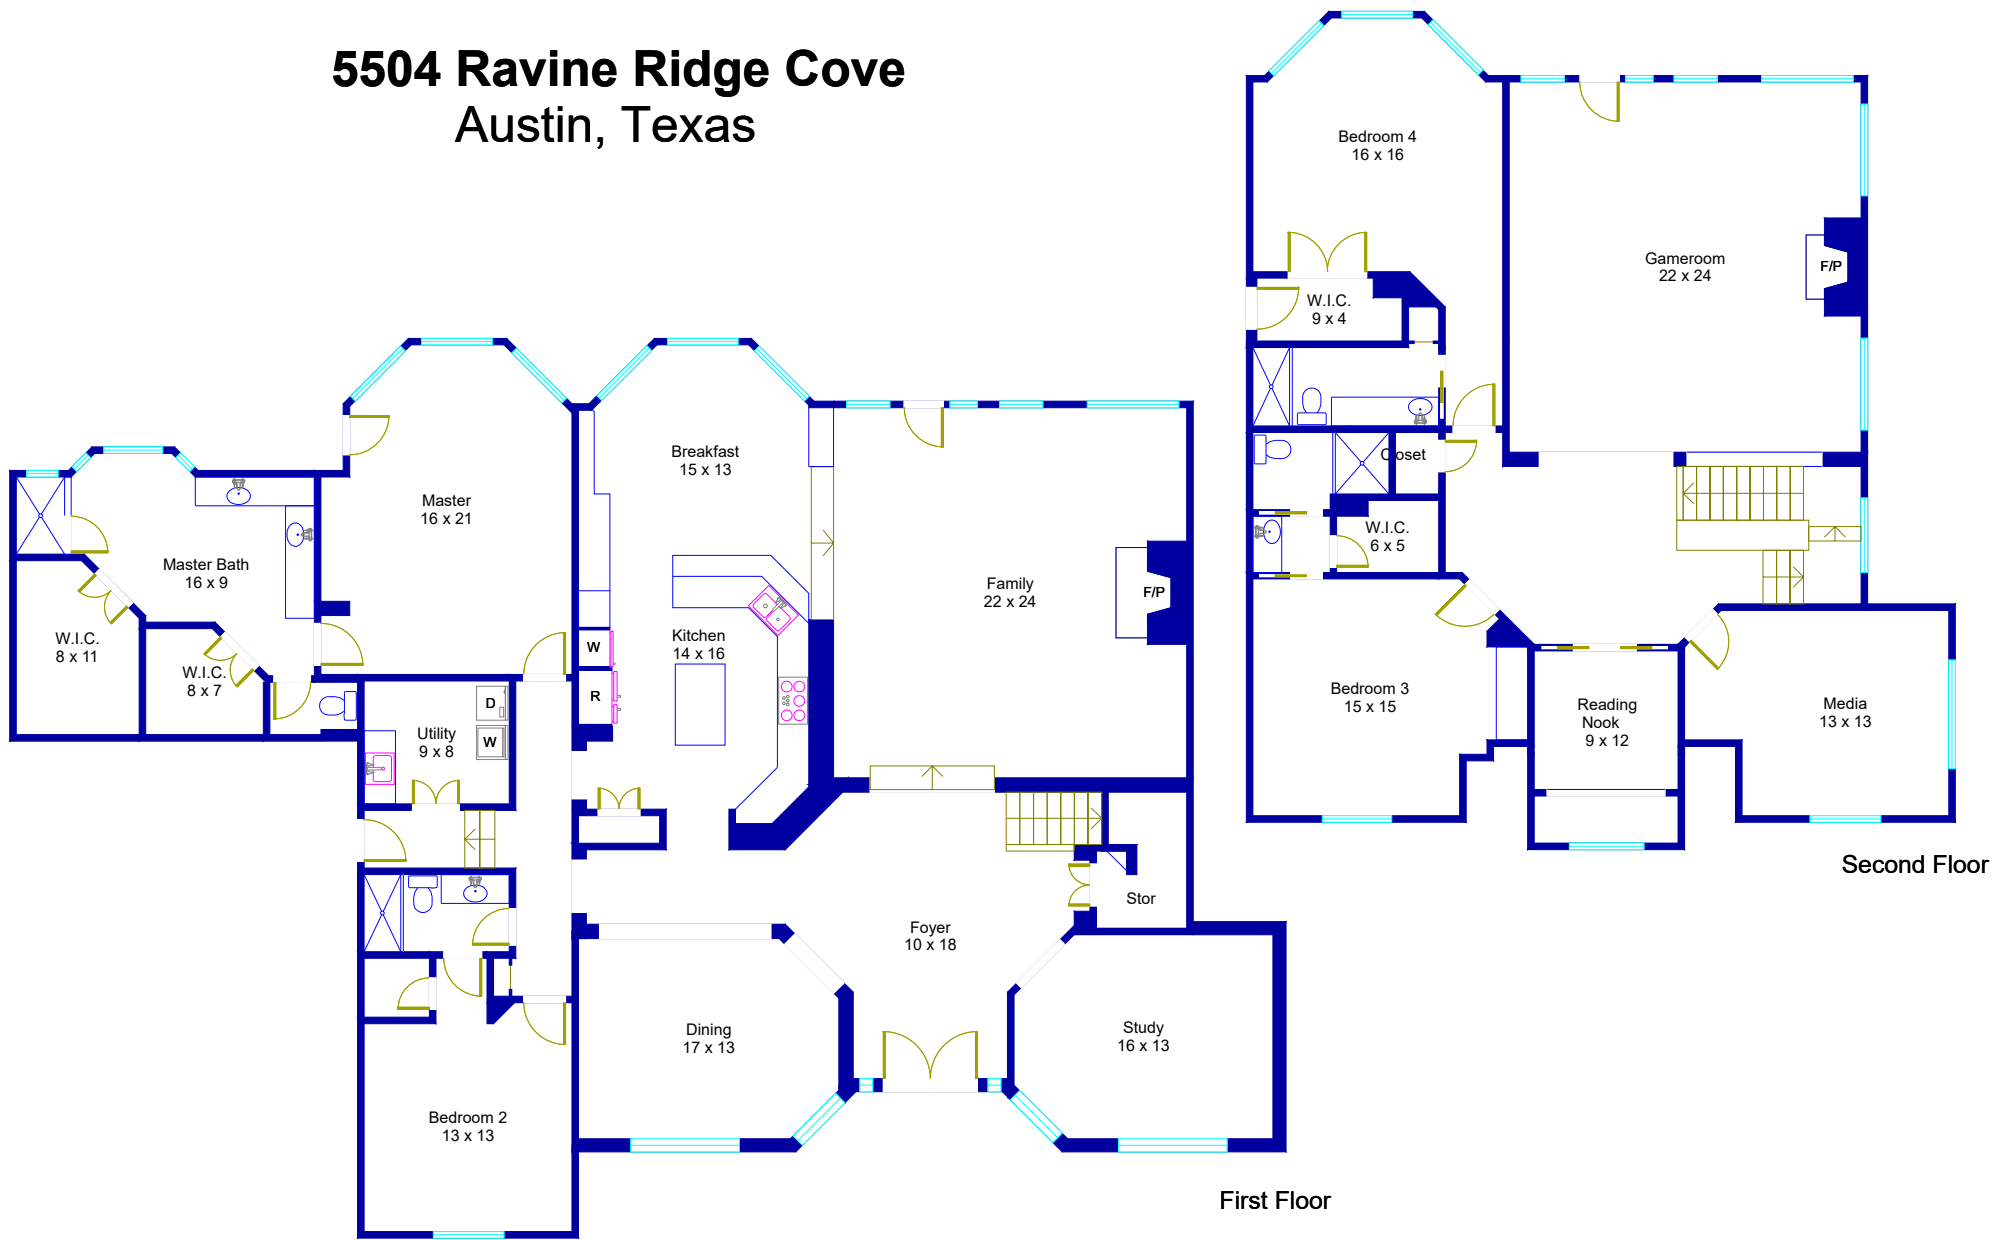

# 5504 Ravine Ridge Cove Austin, Texas

This floor plan is an artistic rendering only. All dimensions are approximate.  
Floor Plan Graphics LLC and Gottesman Residential Real Estate  
make no representation or warranty as to this rendering's accuracy  
and no measurements or dimensions should be relied upon without independent verification.