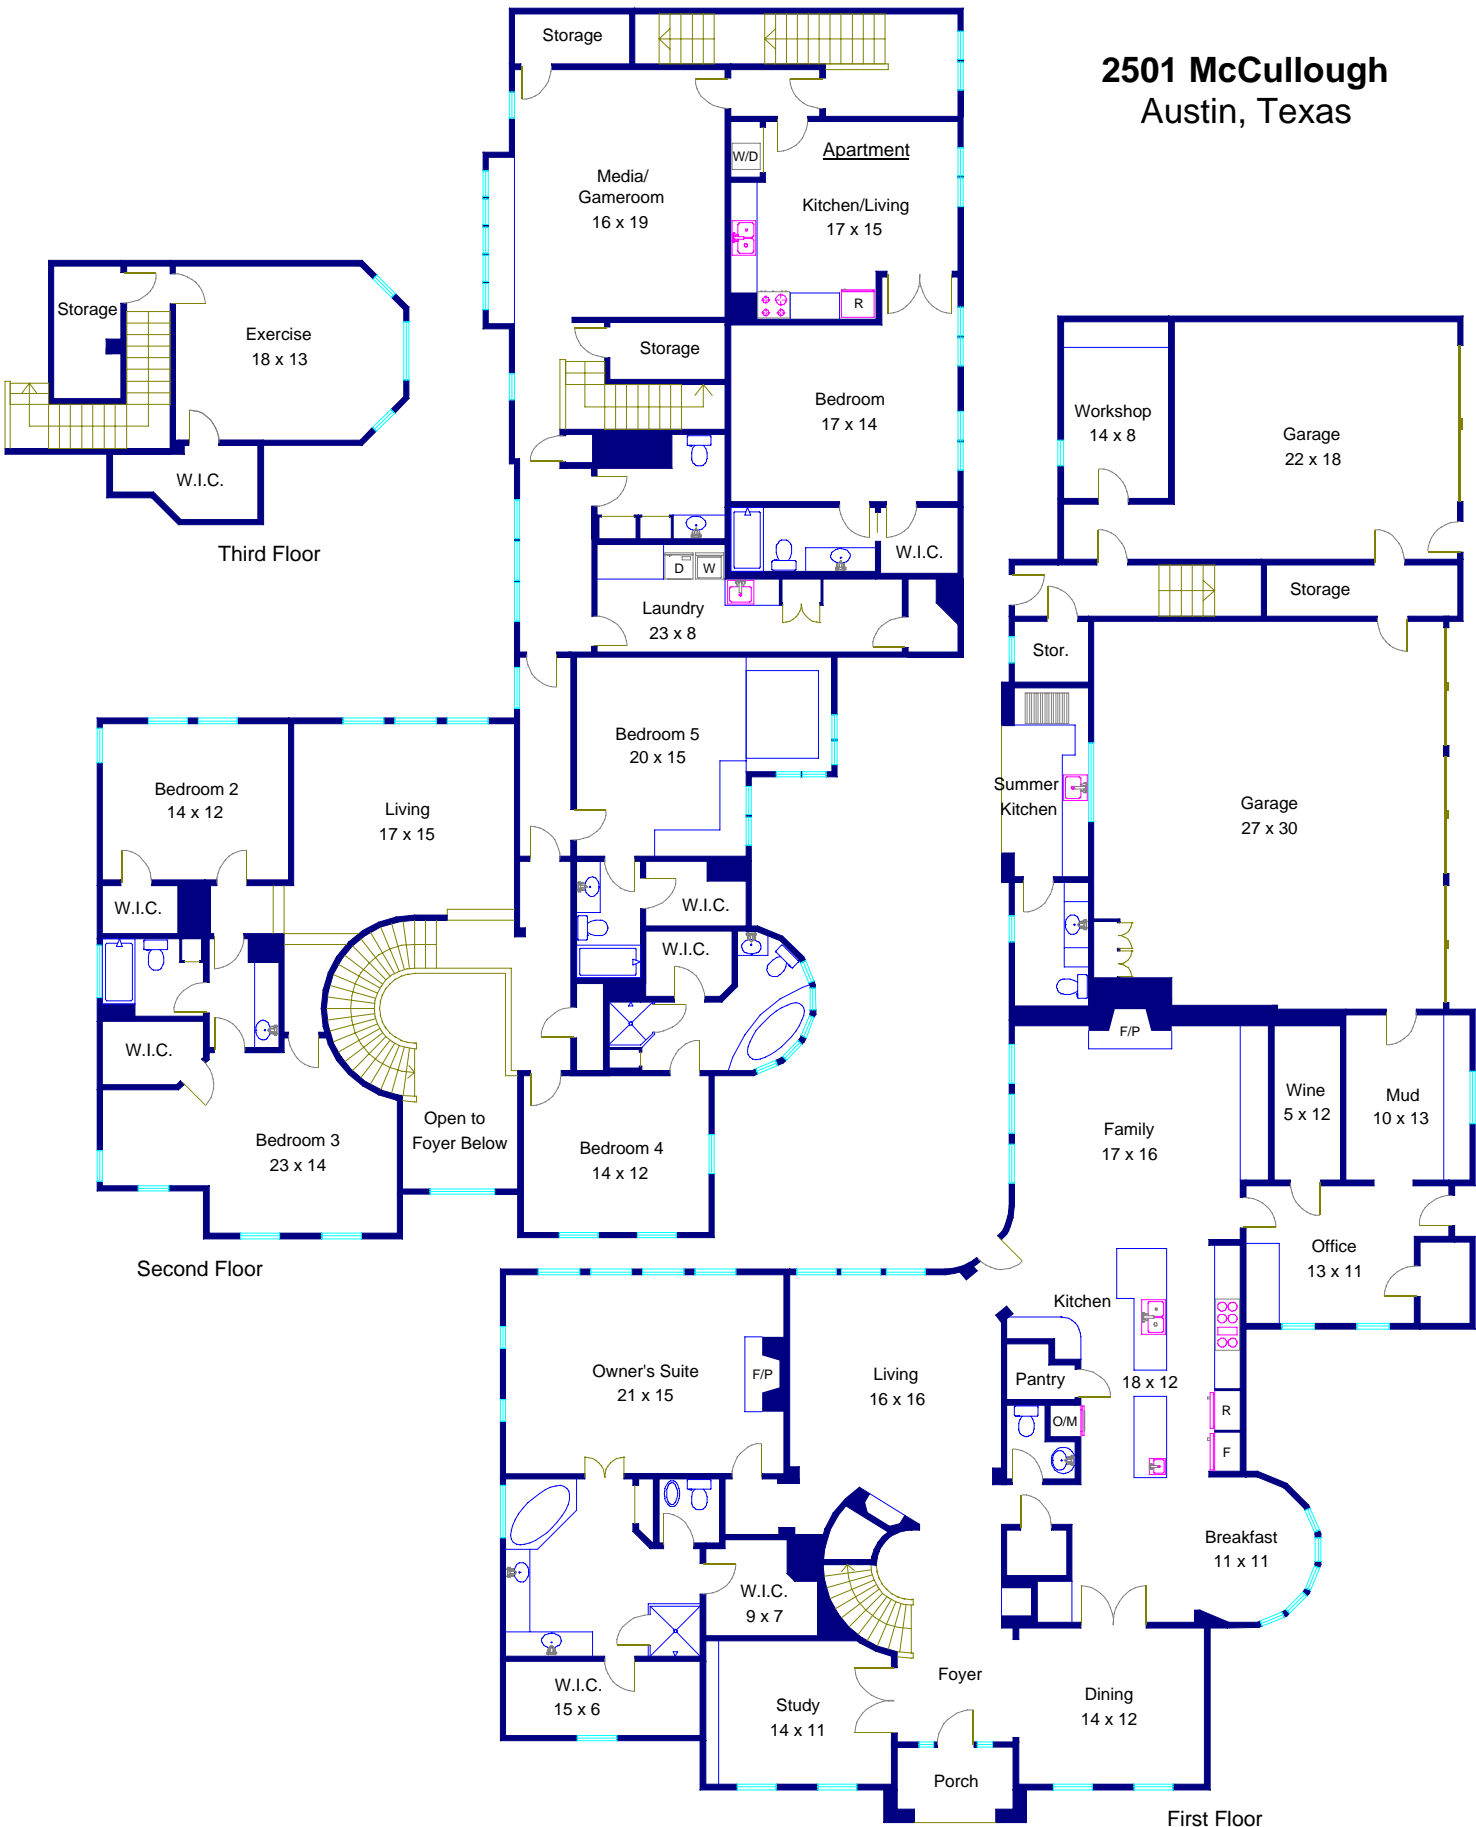

**2501 McCullough  
Austin, Texas**

Note: This floor plan is an artistic rendering only. All dimensions are approximate. Floor Plan Graphics LLC and Gottesman Residential Real Estate make no representation or warranty as to this renderings accuracy and no measurements or dimensions should be relied upon without independent verification.

**FLOOR PLAN  
GRAPHICS**

Marketed by Shannon Windham, Gottesman Residential Real Estate, 512.451.2422, GottesmanResidential.com  
Floor plan by Floor Plan Graphics LLC, 512.454.0383, FloorPlanGraphics.com