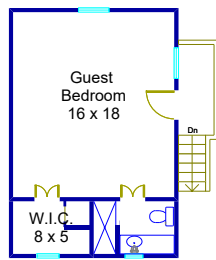

2600 Scenic Drive Austin, Texas

Guest House

Main House
Upper Level

Loft

Main House
Lower Level

Main House
Main Level

This floor plan is an artistic rendering only. All dimensions are approximate.
Floor Plan Graphics LLC and Gottesman Residential Real Estate
 make no representation or warranty as to this rendering's accuracy
 and no measurements or dimensions should be relied upon without independent verification.

Marketed by Shannon Windham, Gottesman Residential Real Estate, 512.451.2422, GottesmanResidential.com
 Floor plan by Floor Plan Graphics LLC, 512.454.0383, FloorPlanGraphics.com