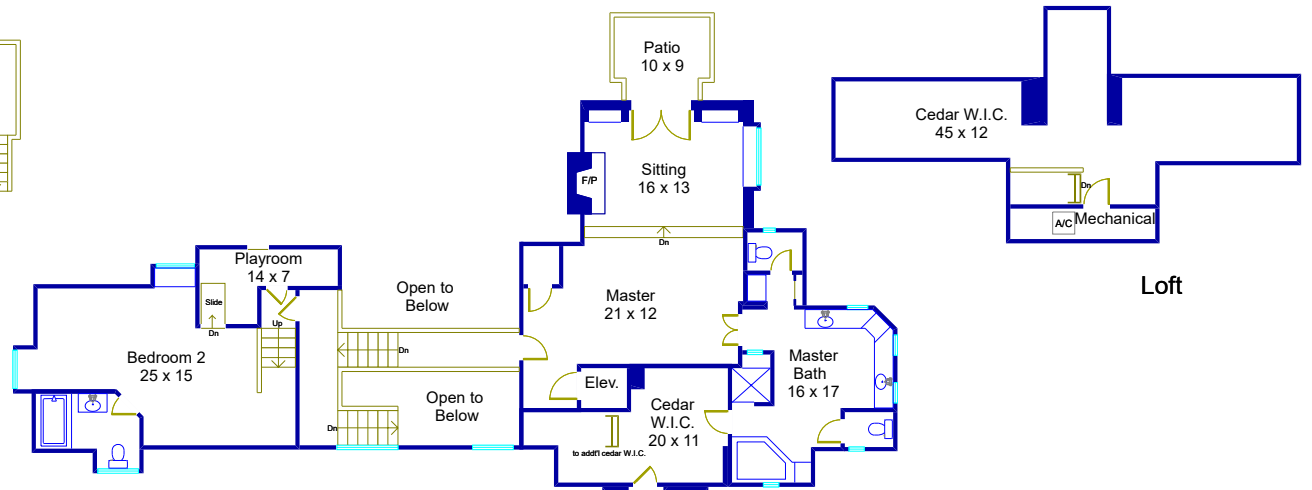

2600 Scenic Drive Austin, Texas

Guest House

Main House
Upper Level

Loft

Main House
Lower Level

Main House
Main Level

This floor plan is an artistic rendering only. All dimensions are approximate.
Floor Plan Graphics LLC and Gottesman Residential Real Estate
 make no representation or warranty as to this rendering's accuracy
 and no measurements or dimensions should be relied upon without independent verification.