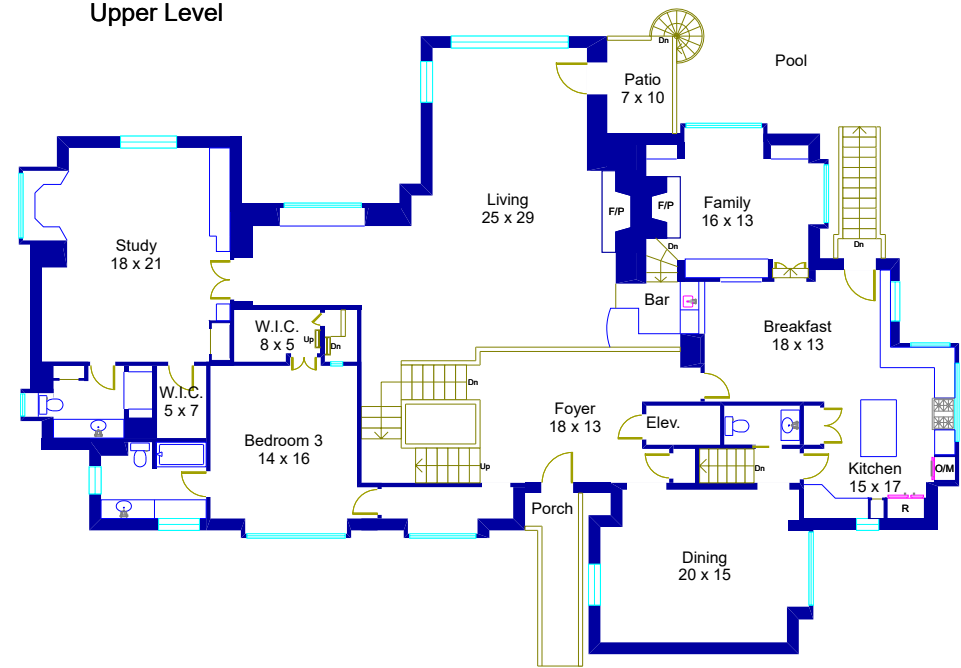

2600 Scenic Drive Austin, Texas

Guest House

Main House
Upper Level

Loft

Main House
Lower Level

Main House
Main Level

This floor plan is an artistic rendering only. All dimensions are approximate.
Floor Plan Graphics LLC and Gottesman Residential Real Estate
 make no representation or warranty as to this rendering's accuracy
 and no measurements or dimensions should be relied upon without independent verification.