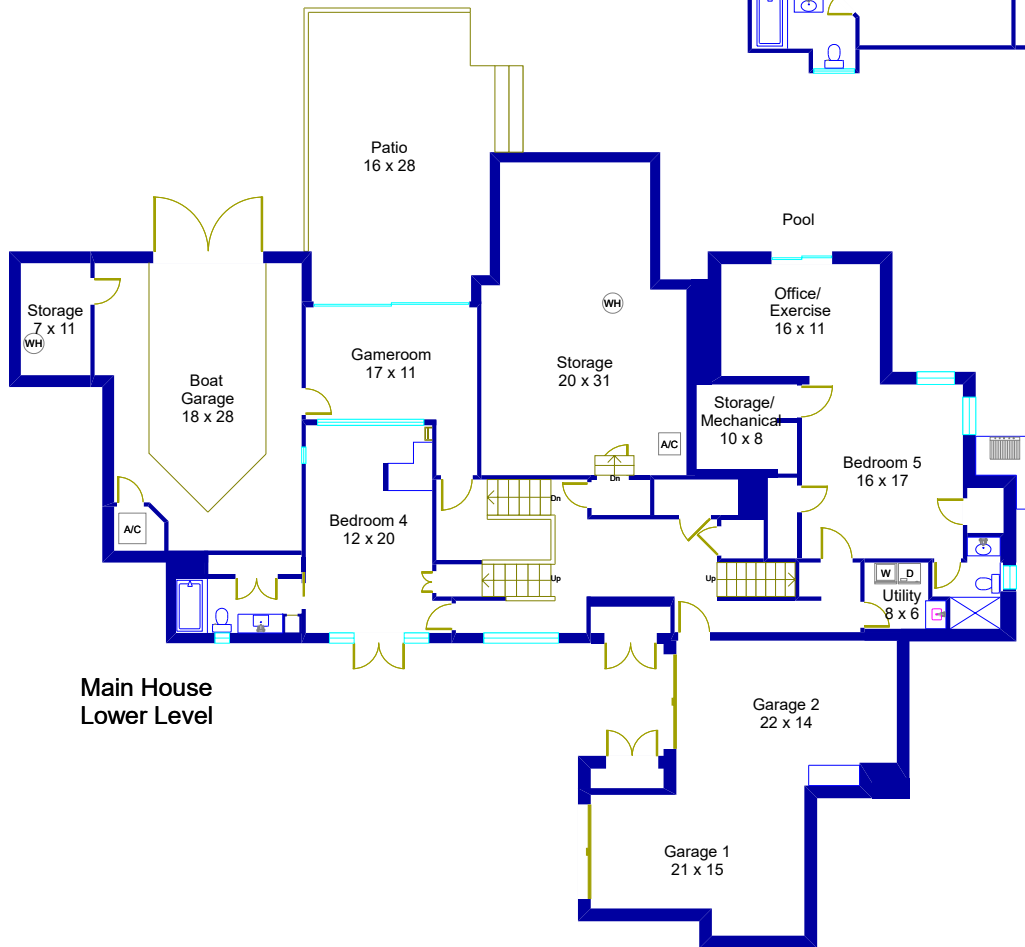

2600 Scenic Drive Austin, Texas

Guest House

Main House
Upper Level

Loft

Main House
Lower Level

Main House
Main Level

This floor plan is an artistic rendering only. All dimensions are approximate.
Floor Plan Graphics LLC and Gottesman Residential Real Estate
 make no representation or warranty as to this rendering's accuracy
 and no measurements or dimensions should be relied upon without independent verification.