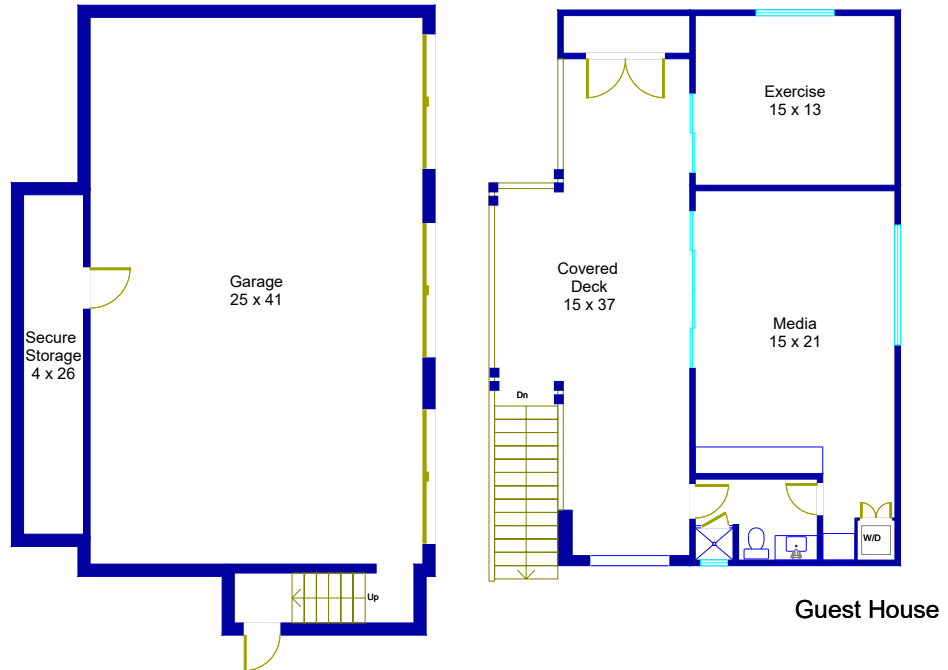

# 1301 Meriden Lane Austin, Texas

**FLOORPLAN  
GRAPHICS**

This floor plan is an artistic rendering only. All dimensions are approximate.  
**Floor Plan Graphics LLC and Gottesman Residential Real Estate**  
 make no representation or warranty as to this rendering's accuracy  
 and no measurements or dimensions should be relied upon without independent verification.