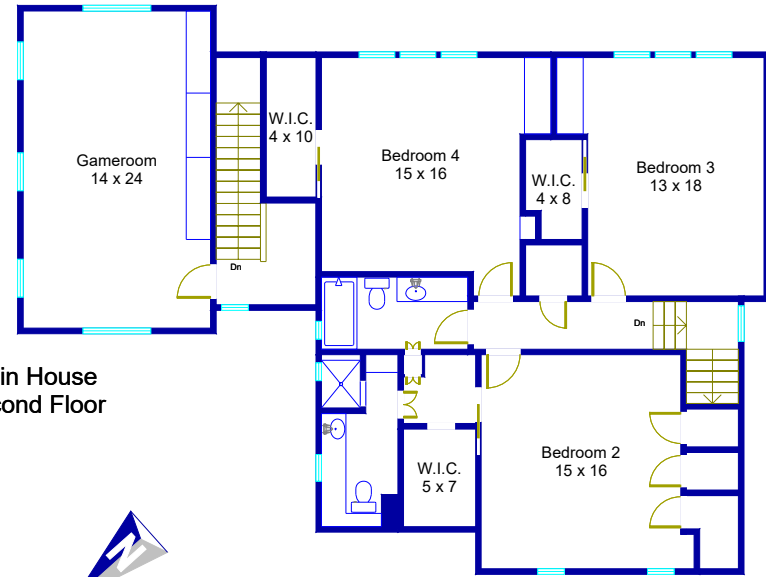

# 1301 Meriden Lane Austin, Texas

**FLOORPLAN  
GRAPHICS**

This floor plan is an artistic rendering only. All dimensions are approximate.  
**Floor Plan Graphics LLC and Gottesman Residential Real Estate**  
 make no representation or warranty as to this rendering's accuracy  
 and no measurements or dimensions should be relied upon without independent verification.

Marketed by Shannon Windham, Gottesman Residential Real Estate, 512.451.2422, GottesmanResidential.com  
 Floor plan by Floor Plan Graphics LLC, 512.454.0383, FloorPlanGraphics.com