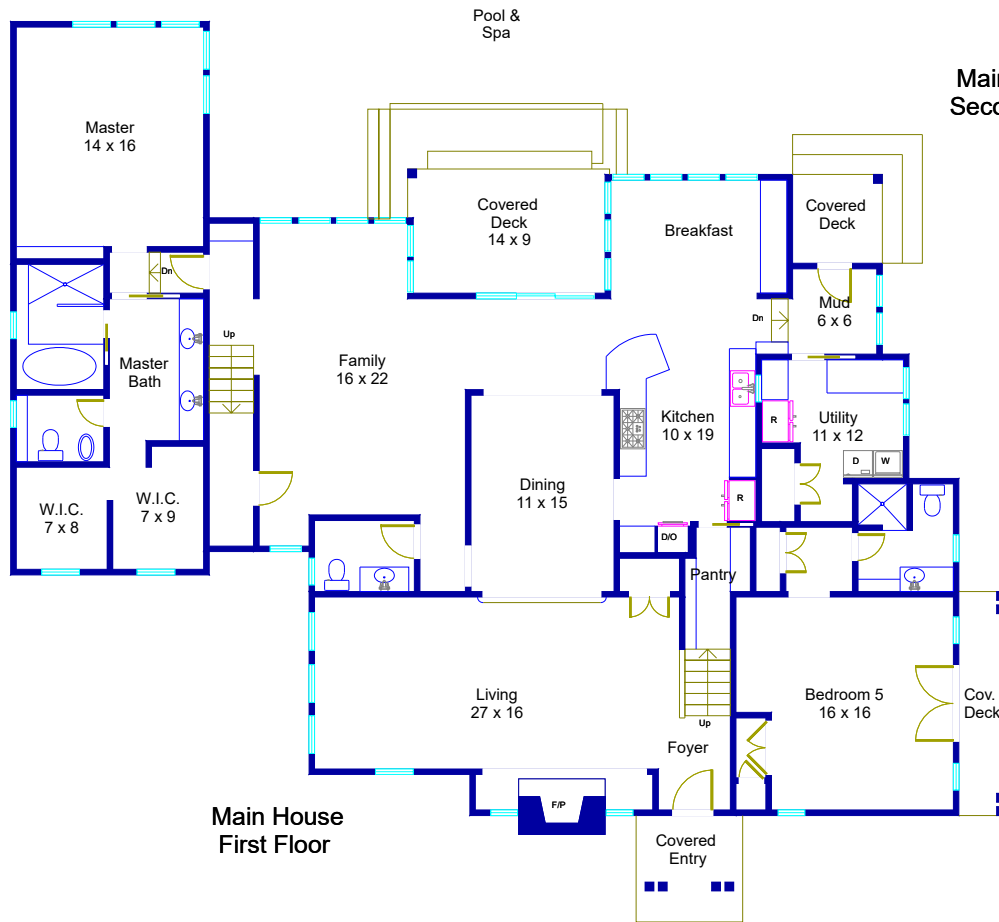

# 1301 Meriden Lane Austin, Texas

**FLOORPLAN  
GRAPHICS**

This floor plan is an artistic rendering only. All dimensions are approximate.  
**Floor Plan Graphics LLC and Gottesman Residential Real Estate**  
 make no representation or warranty as to this rendering's accuracy  
 and no measurements or dimensions should be relied upon without independent verification.