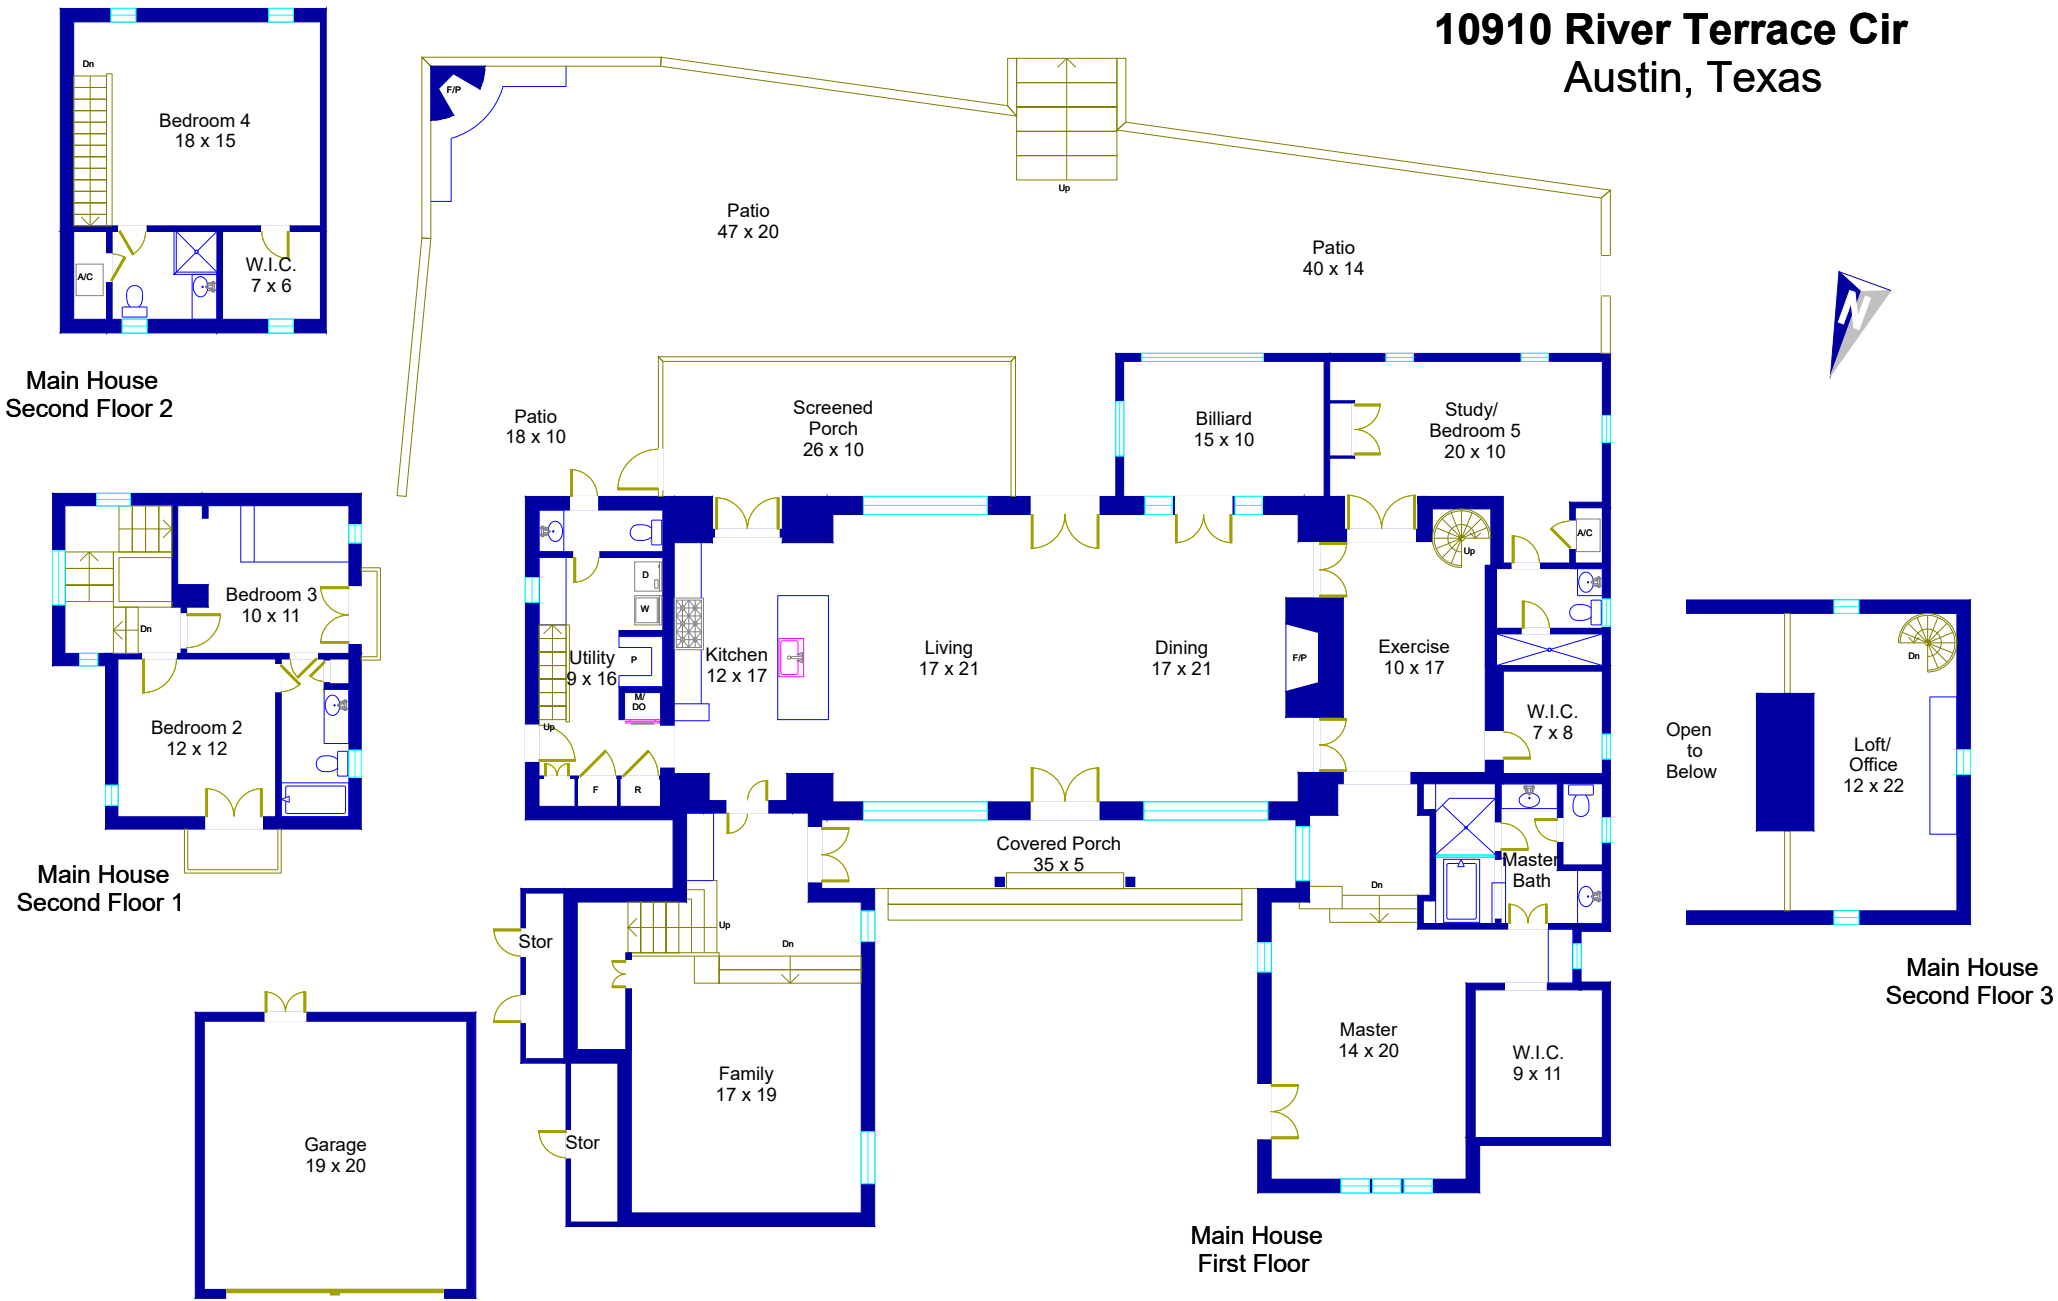

10910 River Terrace Cir Austin, Texas

This floor plan is an artistic rendering only. All dimensions are approximate.
Floor Plan Graphics LLC and Gottesman Residential
 make no representation or warranty as to this rendering's accuracy
 and no measurements or dimensions should be relied upon without independent verification.